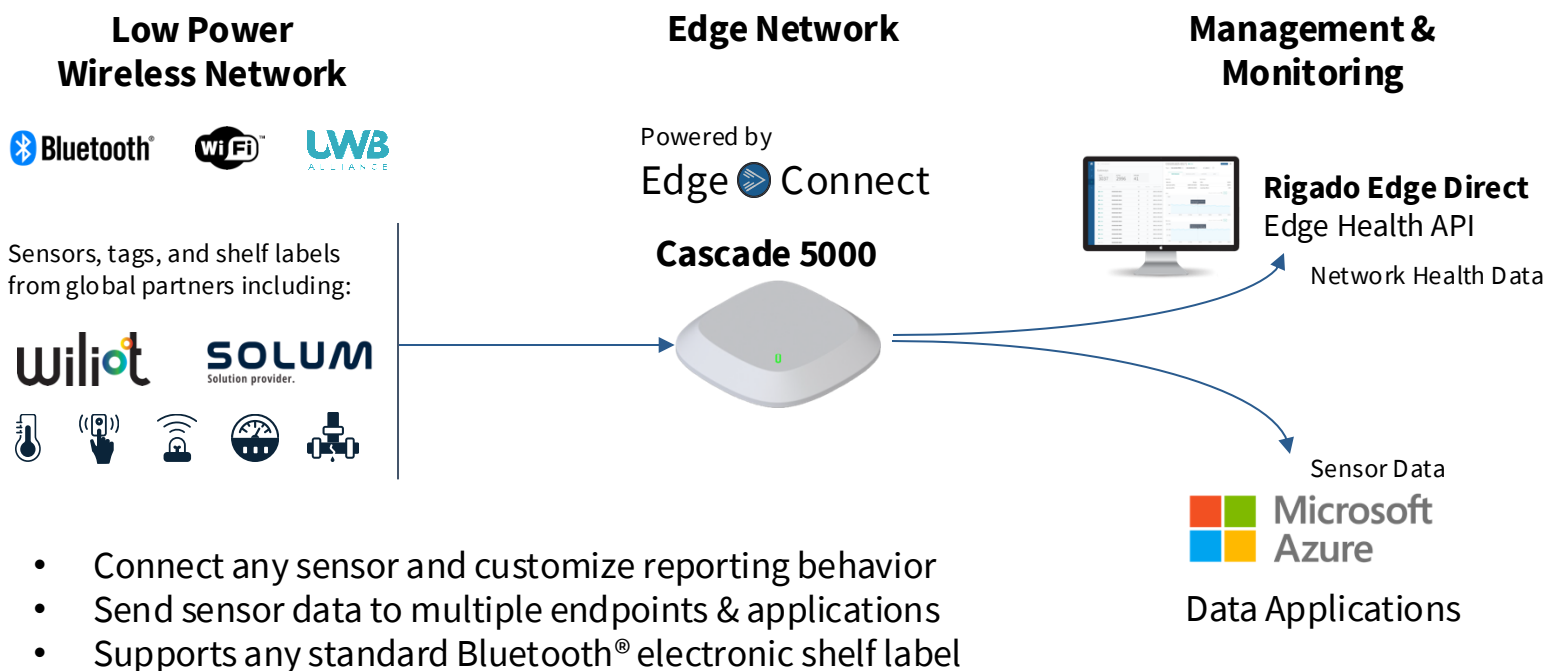

Send data directly to your dashboard, workflow or application

The Cascade 5000 is available for trials now, contact us to learn more!