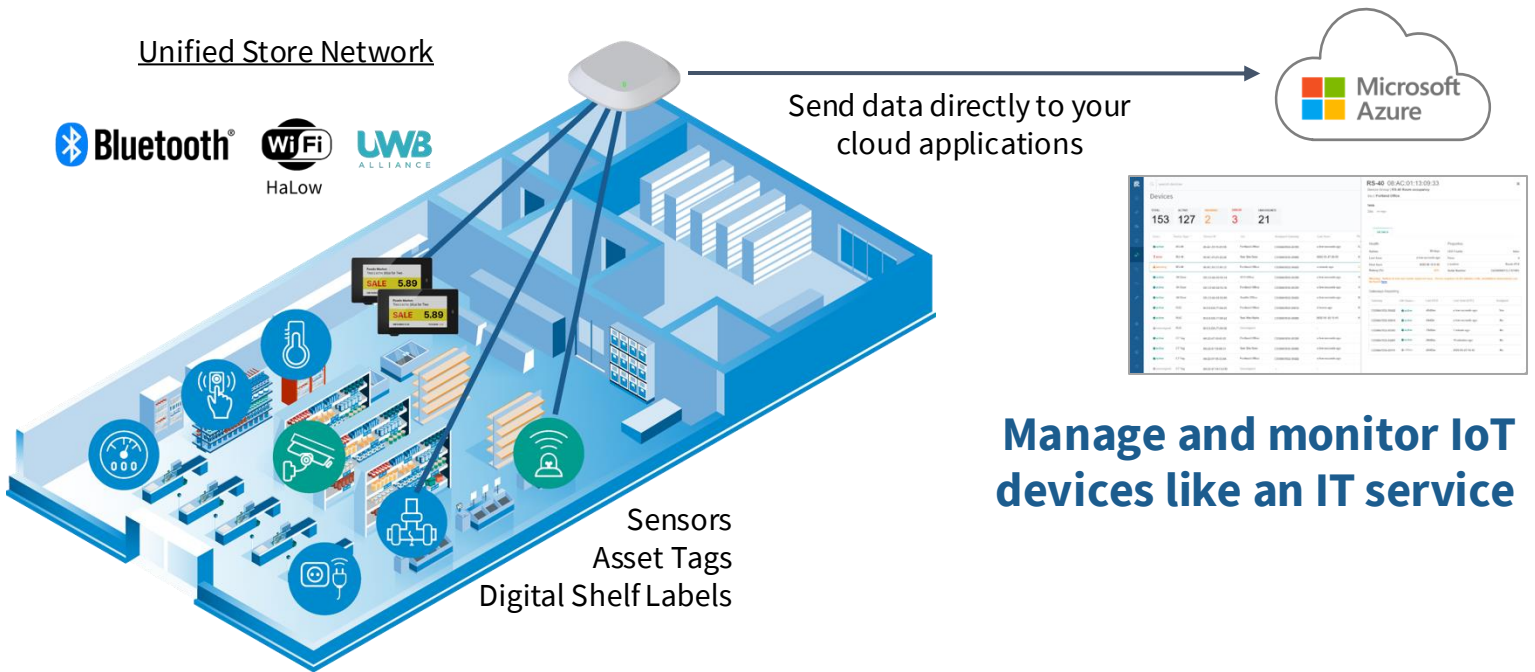

##### Electronic Shelf Labels

Connect and update thousands of ESLs, support multiple vendor implementations, and monitor the health of each device with Rigado Edge Direct

##### Multi-Vendor Sensor Integrations

Onboard and scale up with any 3<sup>rd</sup> party sensor you choose, from temperature and conditions monitoring to asset tags and security locks

##### Ambient IoT Devices

Connect Wiliot battery-free tags for real-time inventory tracking, food waste reduction, and supply chain monitoring use cases

Edge  Connect

 Bluetooth®

 Wiliot AMBIENT IOT ENABLED

### Create a Unified IoT Network in Stores and Distribution Centers